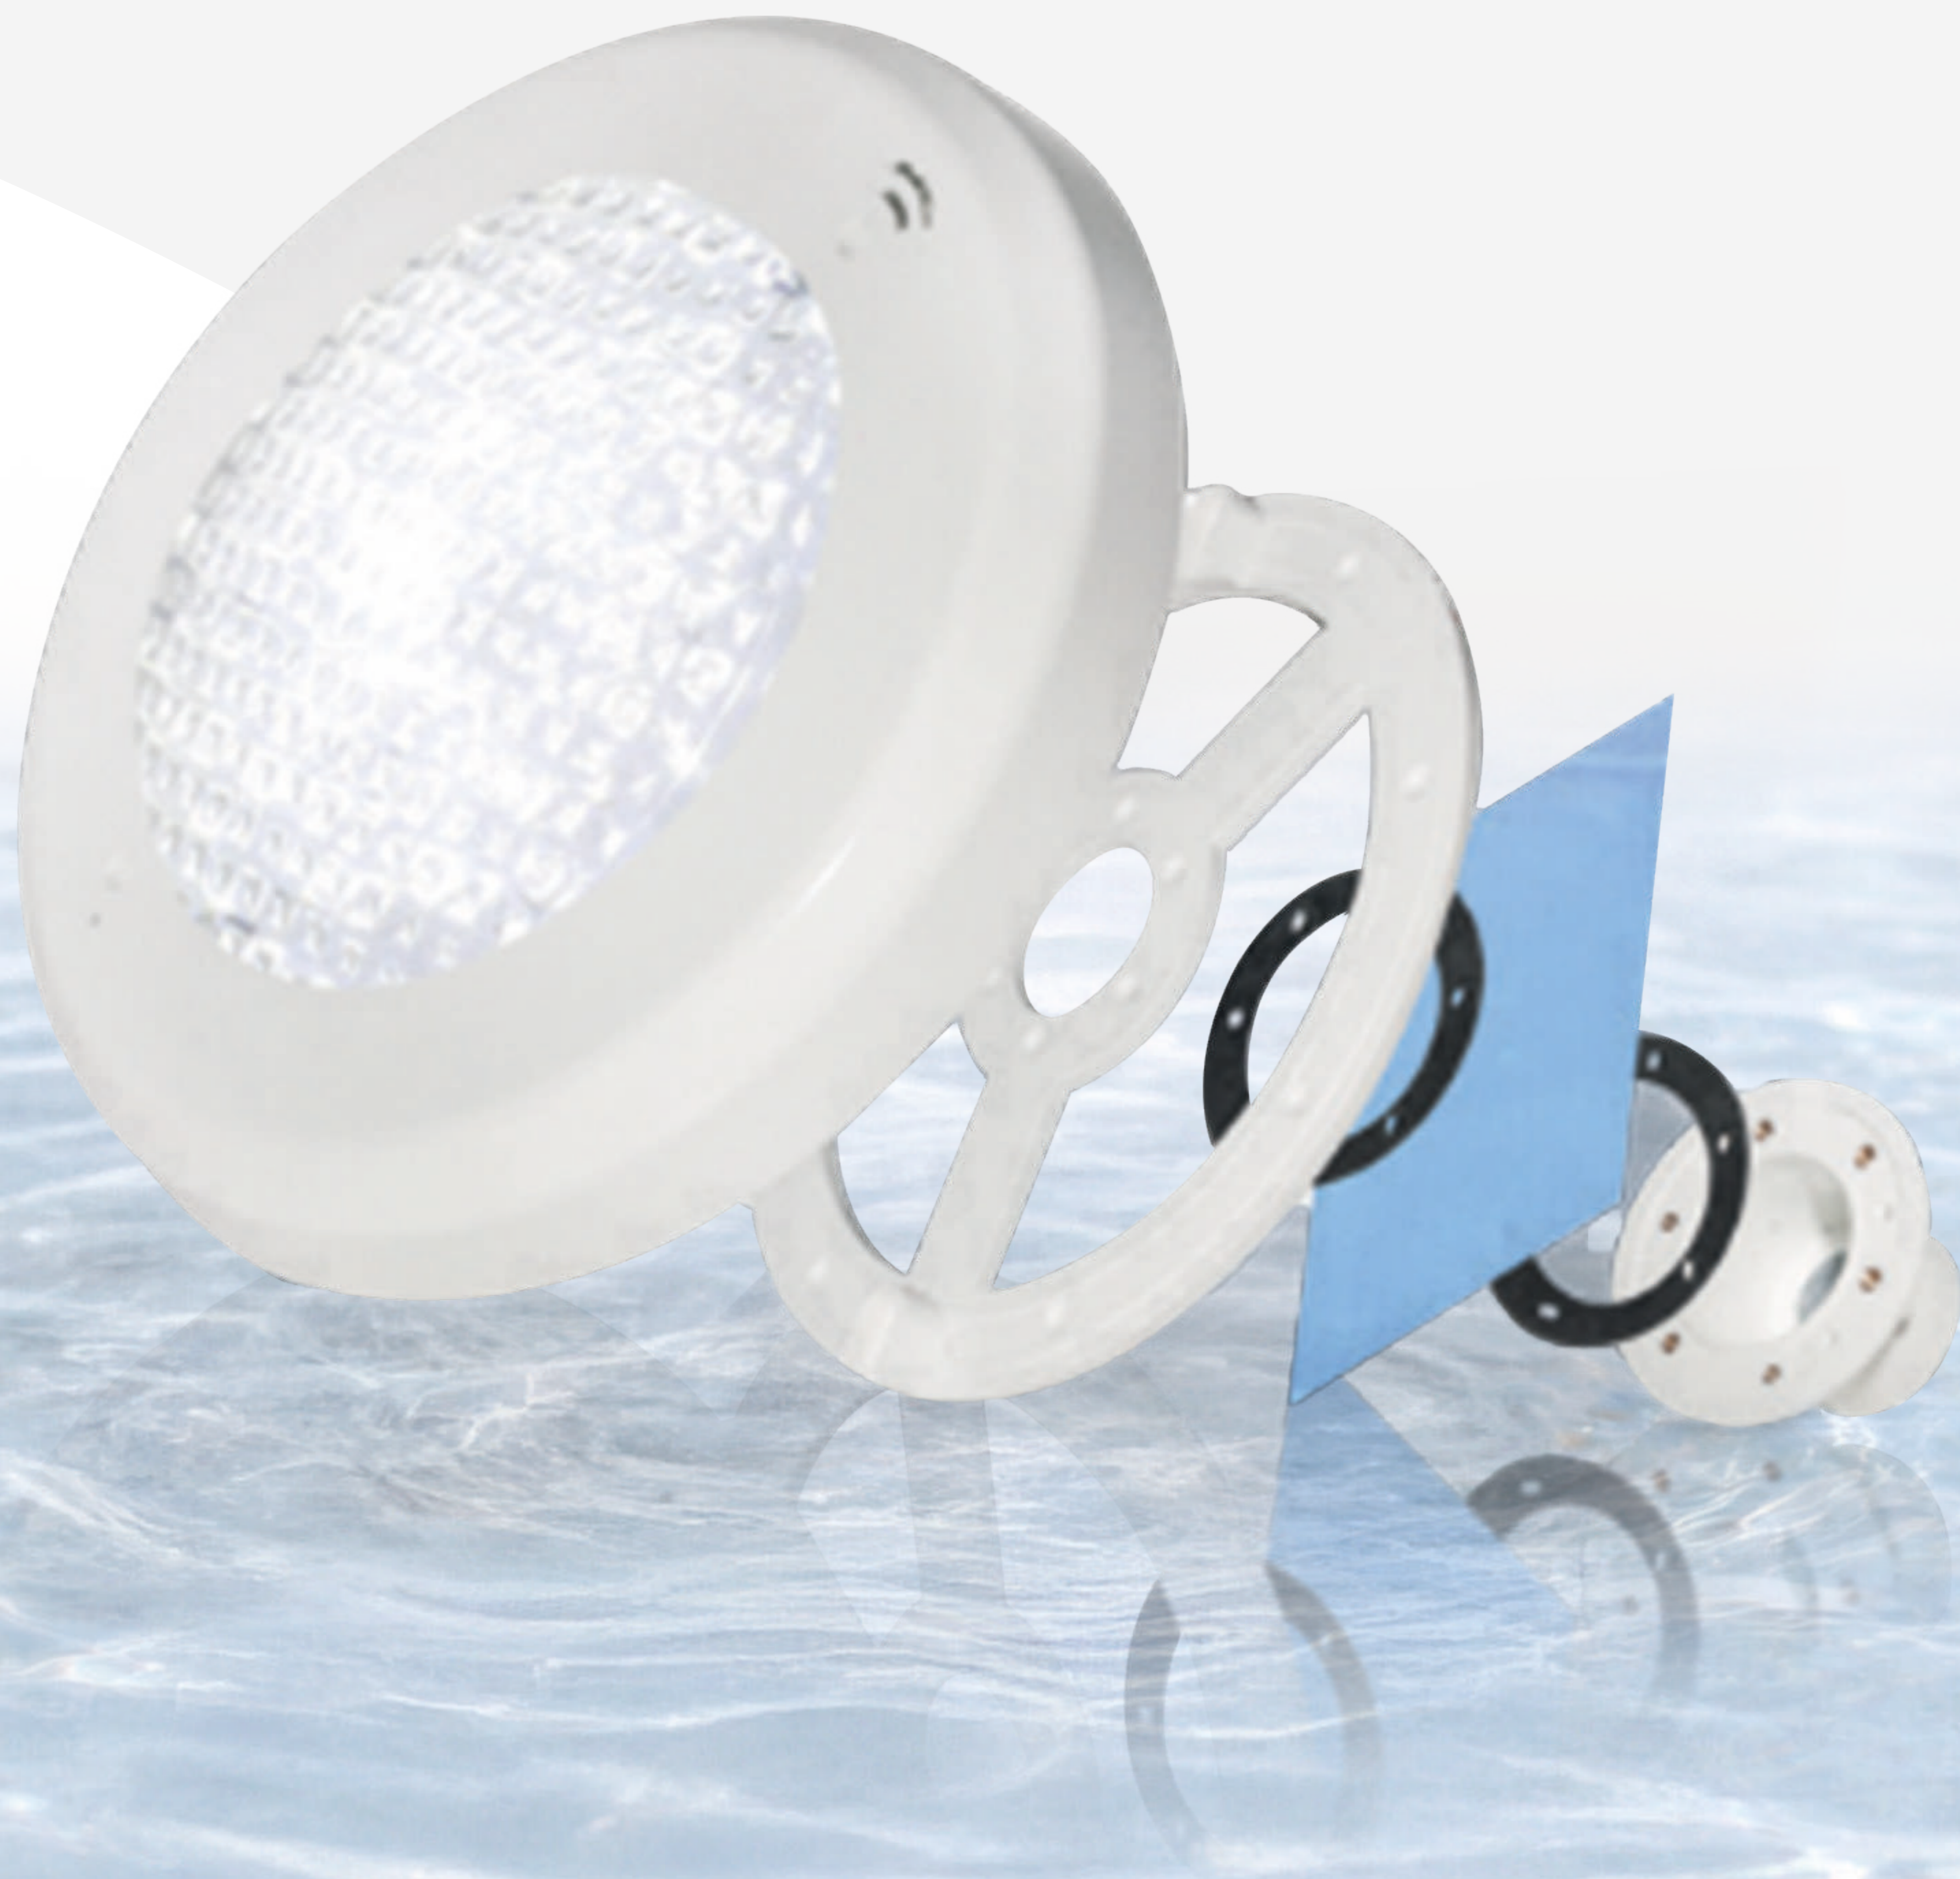

# LED LIGHT FLAT TYPE LINER 30W/12V

LINER POOL/POLYESTER POOL

Technical Datasheet

# ALUMINIUM HOUSING UNDERWATER LED LAMP SURFACE MOUNTED

CE IP68  
CLASS III

High lumen  
Low energy consumption  
Die Cast Aluminium housing  
Low heat generation  
Long lifetime

- Order code:
- Connection: 12V AC/DC
- Color: Daylight

## Technical Information Body:

- Plastic and aluminium housing
- Polycarbonate Lens
- Stainless steel screws

### General Specifications

Operating Temperature	-5/+40°C
Electrical Life	100.000 hour
LED Miktarı	84 SMD
CCT/Wavelength	2100 K
Viewing Angle	120°
Connection	Insulated Cable Lug M6
Protection Degree	IP68