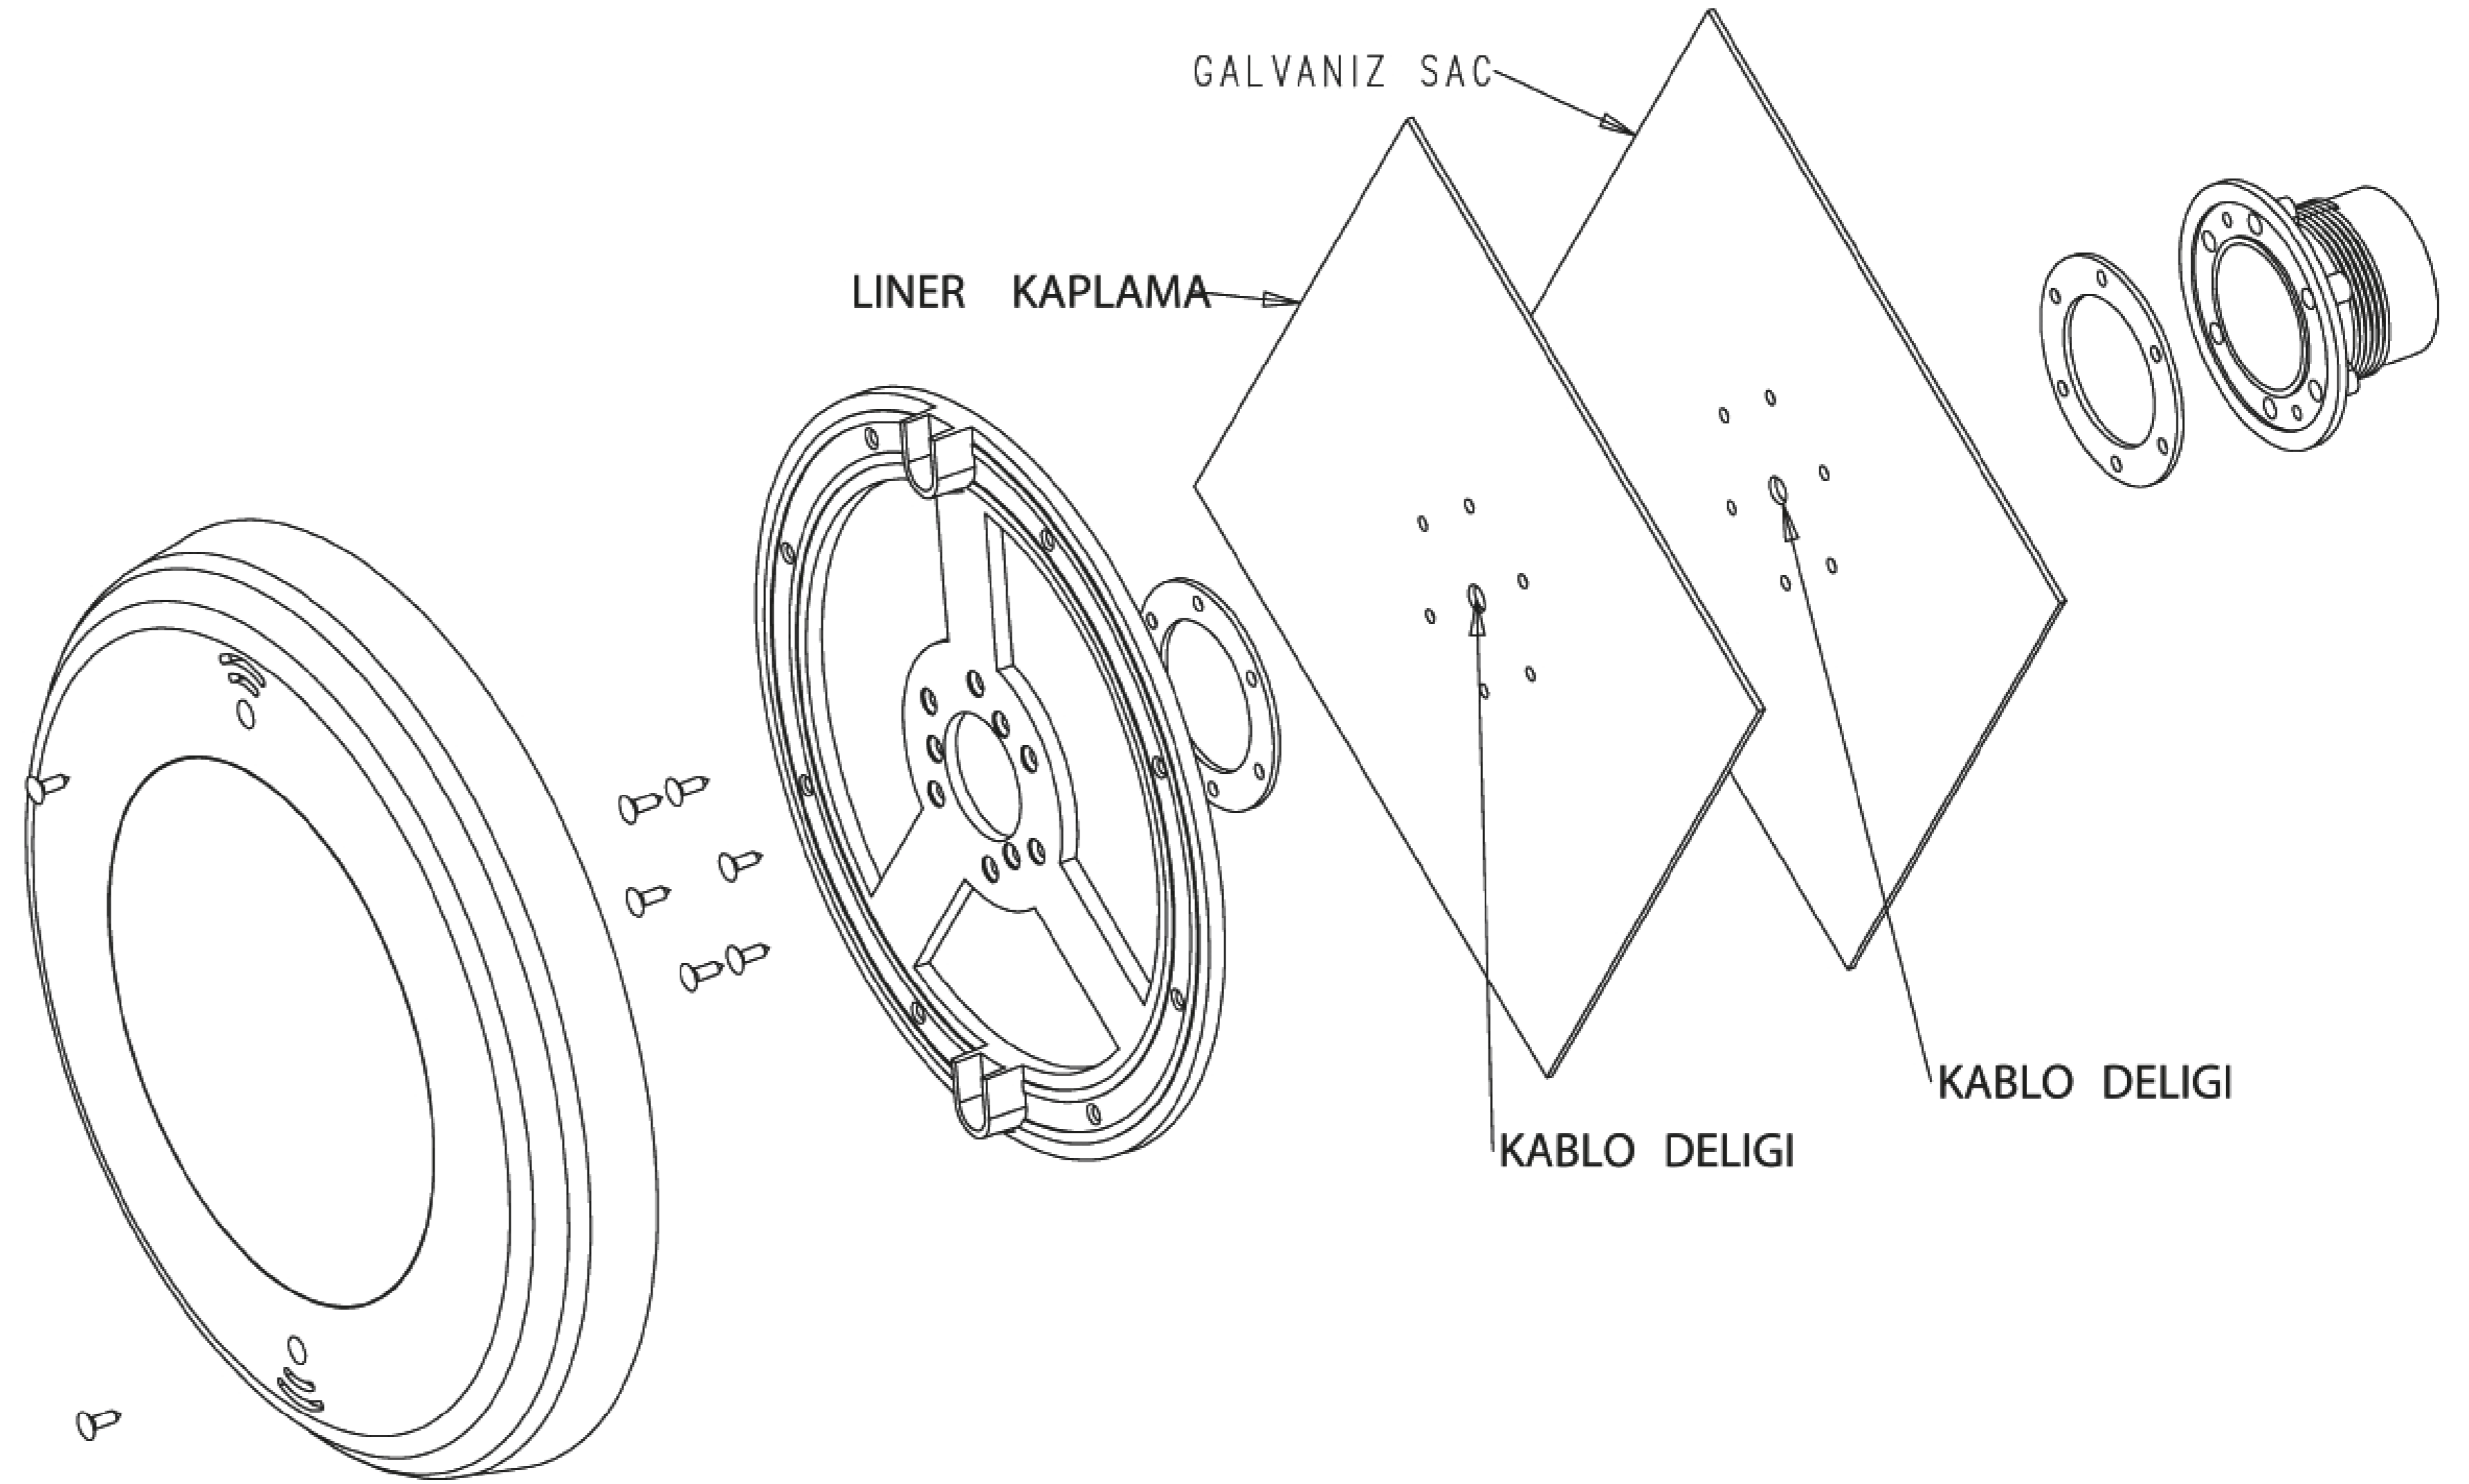

# LED LIGHT FLAT TYPE LINER 30W/12V

LINER POOL/POLYESTER POOL

Technical Datasheet

# ALUMINIUM HOUSING UNDERWATER LED LAMP SURFACE MOUNTED

CE IP68  
CLASS III

High lumen  
Low energy consumption  
Die Cast Aluminium housing  
Low heat generation  
Long lifetime

- Order code:
- Connection: 12V AC/DC
- Color: Daylight

## Technical Information Body:

- Plastic and aluminium housing
- Polycarbonate Lens
- Stainless steel screws

### General Specifications

Operating Temperature	-5/+40°C
Electrical Life	100.000 hour
LED Miktarı	84 SMD
CCT/Wavelength	2100 K
Viewing Angle	120°
Connection	Insulated Cable Lug M6
Protection Degree	IP68